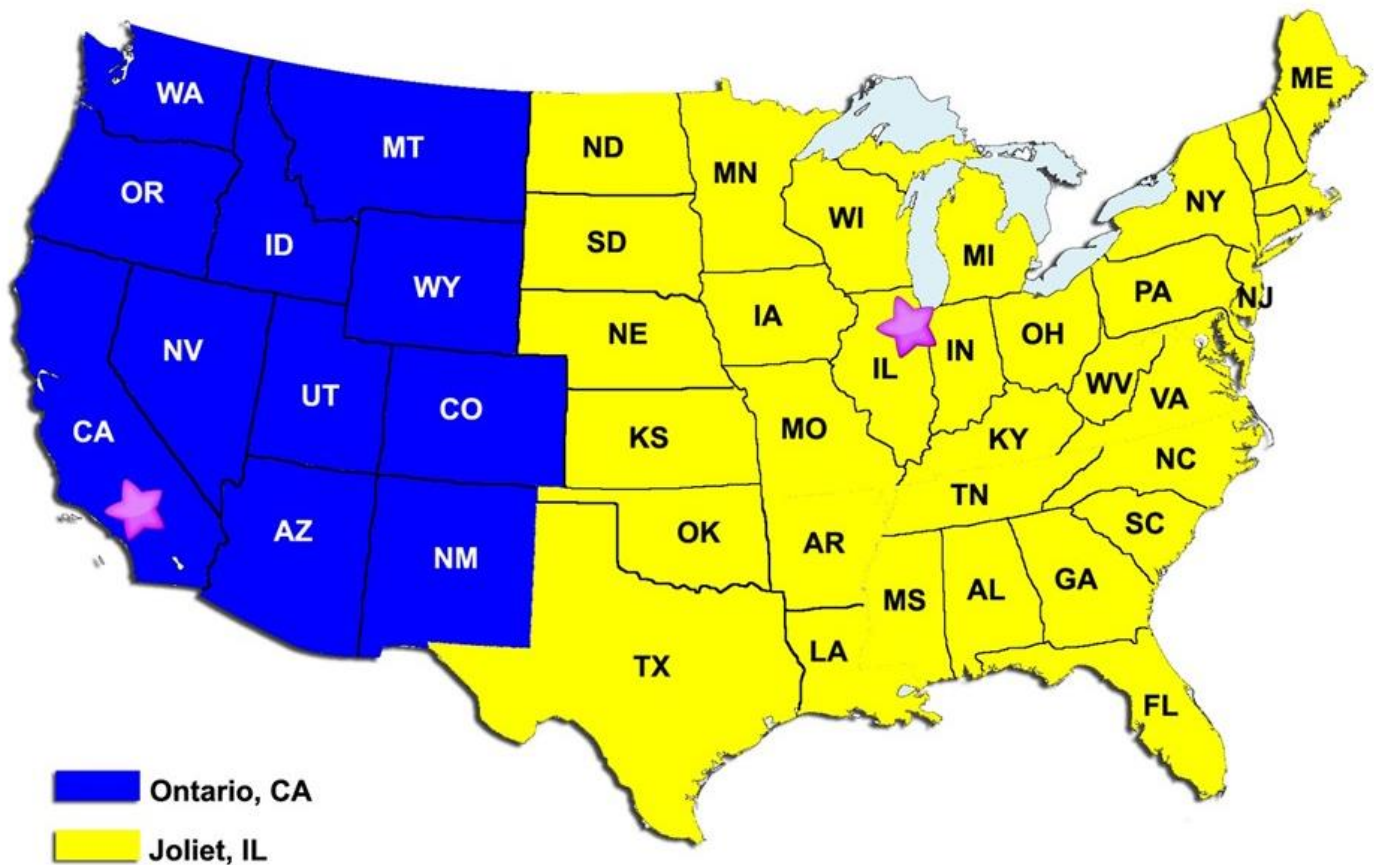

Shipping Charges*:

Order $2,000-$5,999 and pay 12% of the invoice amount

Order $6,000-$9,999 and pay 10% of the invoice amount

Order $10,000+ and pay 8% of the invoice amount