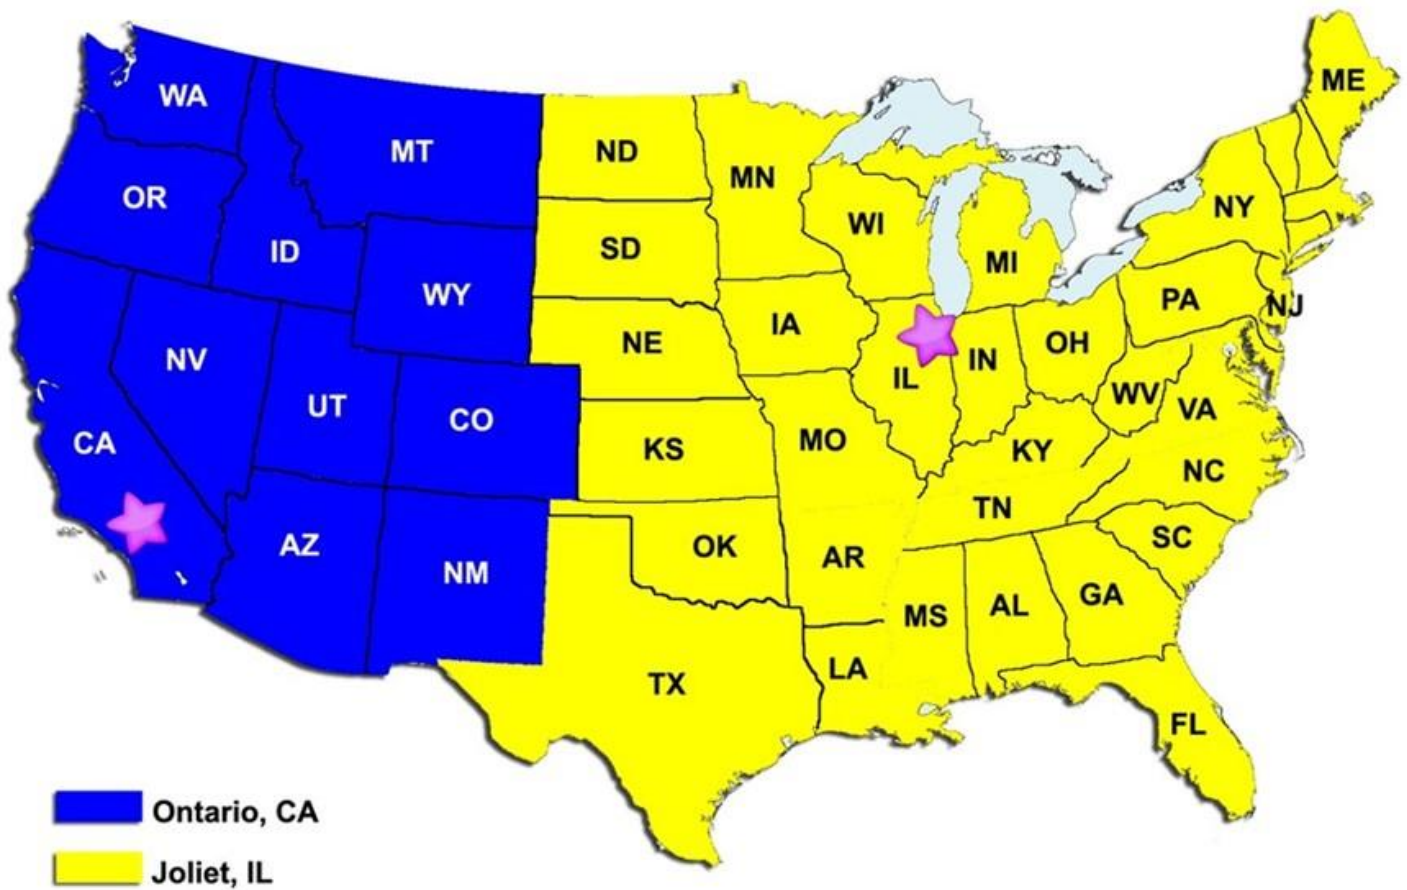

Shipping Charges*:

Order $2,000-$5,999 and pay 12% of the invoice amount

Order $6,000-$9,999 and pay 10% of the invoice amount

Order $10,000+ and pay 8% of the invoice amount