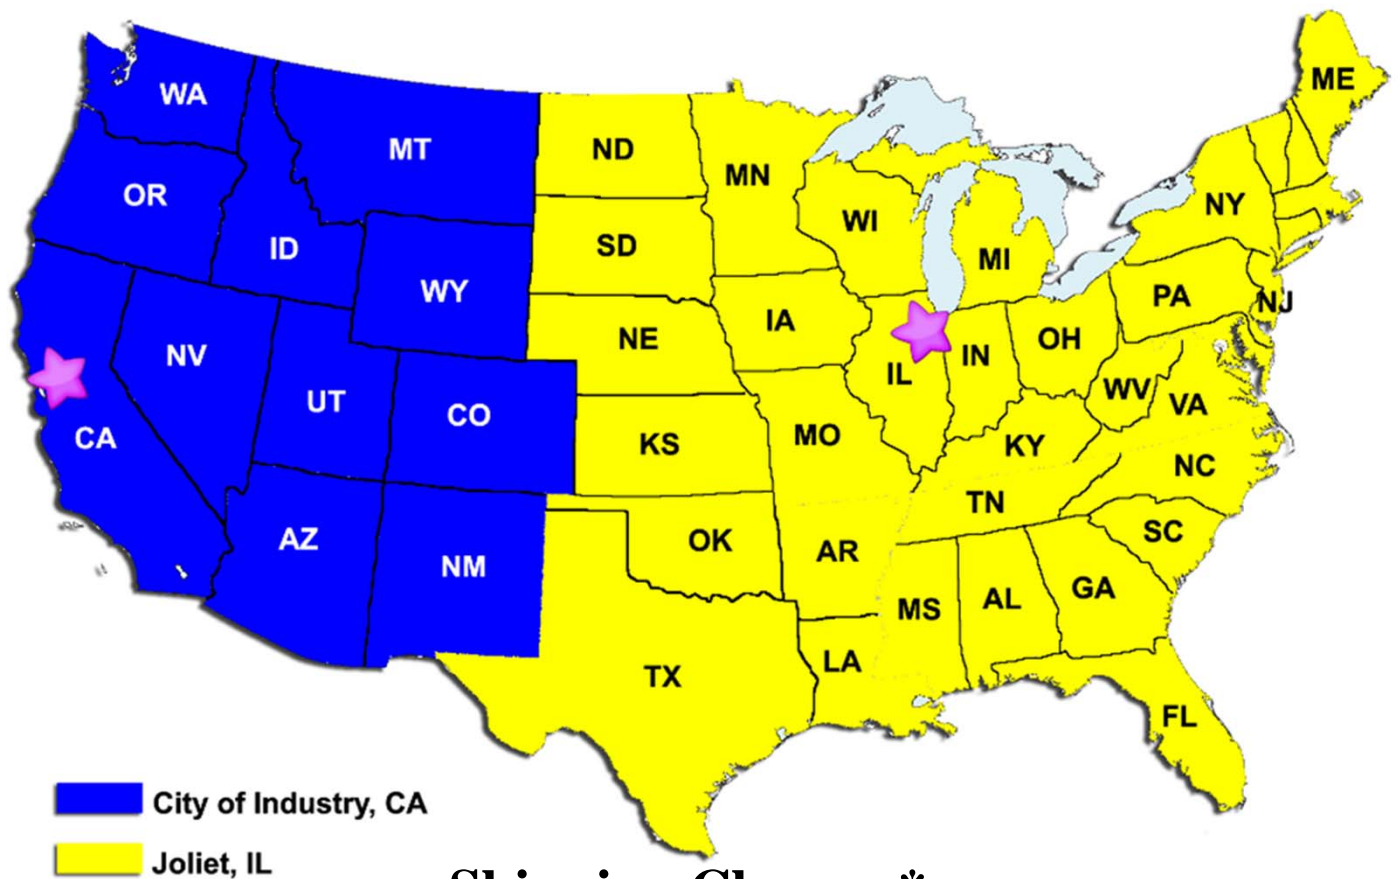

Shipping Charges*:

Order $2,000-$5,999 and pay 18% of the invoice amount

Order $6,000-$9,999 and pay 15% of the invoice amount

Order $10,000+ and pay 12% of the invoice amount